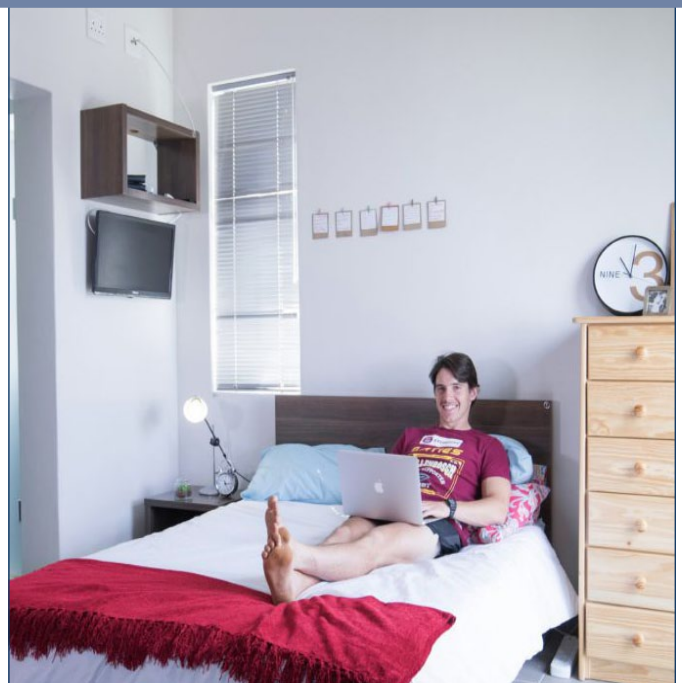

## OPTION A: R5000 - R7500 PER MONTH

Double bed	✓
Ensuite bathroom	✓
Loft room	✓
Desk, chair, cupboards	✓
Males / Females / Mixed	Mixed
Laundry room	✓
24h Biometric security	✓
Night-shift security	✓
Outdoor gym	✓
Open parking lot	✓
TV in student lounge	✓
20GH fibre optic WiFi p/m	✓
Fridge	✓
Room serviced weekly	✓

Bed type	1 bedroom 2 bedroom to share with a friend OR 4 bedroom with lounge
Fully furnished	✓
Ensuite bathroom	✓
Desk, chair, cupboards	✓
Males / Females / Mixed	Mixed
Laundry room	✓
Study area	✓
Night-shift security	✓
Gym	✓
Open parking lot	✓
TV with DSTV	✓
Uncapped WiFi	✓
Fridge	✓
Room serviced weekly	✓