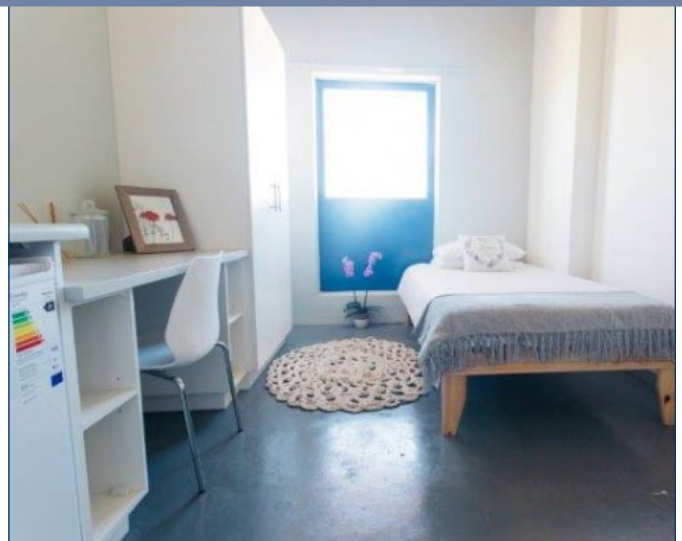

Monthly rental is payable on or before the 1st day of each month. If not received by the 7th day of the month you may be requested to vacate My Domain on the last day of that month.