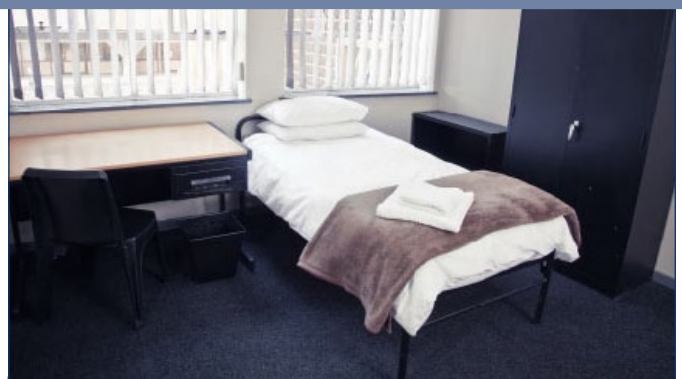

## OPTION A: R5000 - R7500 PER MONTH

Double bed	✓
Ensuite bathroom	✓
Loft room	✓
Desk, chair, cupboards	✓
Males / Females / Mixed	Mixed
Laundry room	✓
24h Biometric security	✓
Night-shift security	✓
Outdoor gym	✓
Open parking lot	✓
TV in student lounge	✓
20GH fibre optic WiFi p/m	✓
Fridge	✓
Room serviced weekly	✓

Bed type	1 bedroom 2 bedroom to share with a friend OR 4 bedroom with lounge
Fully furnished	✓
Ensuite bathroom	✓
Desk, chair, cupboards	✓
Males / Females / Mixed	Mixed
Laundry room	✓
Study area	✓
Night-shift security	✓
Gym	✓
Open parking lot	✓
TV with DSTV	✓
Uncapped WiFi	✓
Fridge	✓
Room serviced weekly	✓

## OPTION A: R5000 - R7500 PER MONTH

Fully Furnished	✓
Kitchen	✓
Rooms available from	Premium Studio Deluxe Studio Twin Studio 2 Bedroom unit
TV	✓
Males / Females / Mixed	Mixed
Private garden	✓
Cooking onsite & DIY	✓
Laundry room	✓
Room serviced weekly	✓
Parking	✓
Free WiFi uncapped	✓
Washing machines / Fridges	✓
Includes electricity & water	✓
Storeroom	✓
Break away lounge	✓
Entertainment area	✓
On-site fitness area	✓
Free shuttle service	✓
24-hour monitored CCTV	✓

Bed type	Single room Single deluxe room Double room Double deluxe room
Fully furnished	✓
Shared kitchen & bathroom	Up to 5 people
Building manager	✓
Finger print access	✓
Males / Females / Mixed	Mixed
24h Monitored CCTV	✓
Laundry facilities	✓
Chill zone / Entertainment	✓
TV rooms with DSTV	R300pm
Free WiFi	✓
Common areas cleaned daily	✓
Parking	R450pm